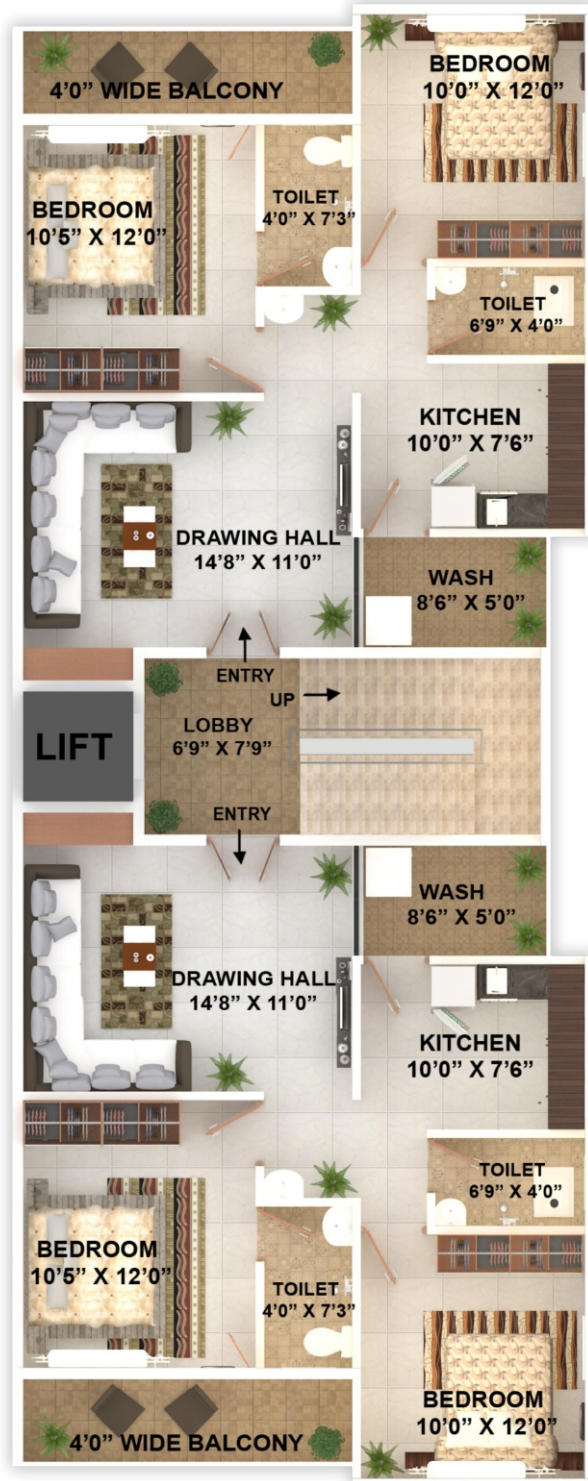

1st to 4th TYPICAL FLOOR PLAN

NIRMAL ENCLAVE

TYPICAL FIRST, SECOND, THIRD & FOURTH FLOOR PLAN

Flat No.	Super B/up Area
101-102, 201-202 301-302, 401-402	1000 Sq.ft

 Site Add.: Plot No.106, Murlinandan Nagar, Near Kharbi Square, Wathoda, Nagpur.